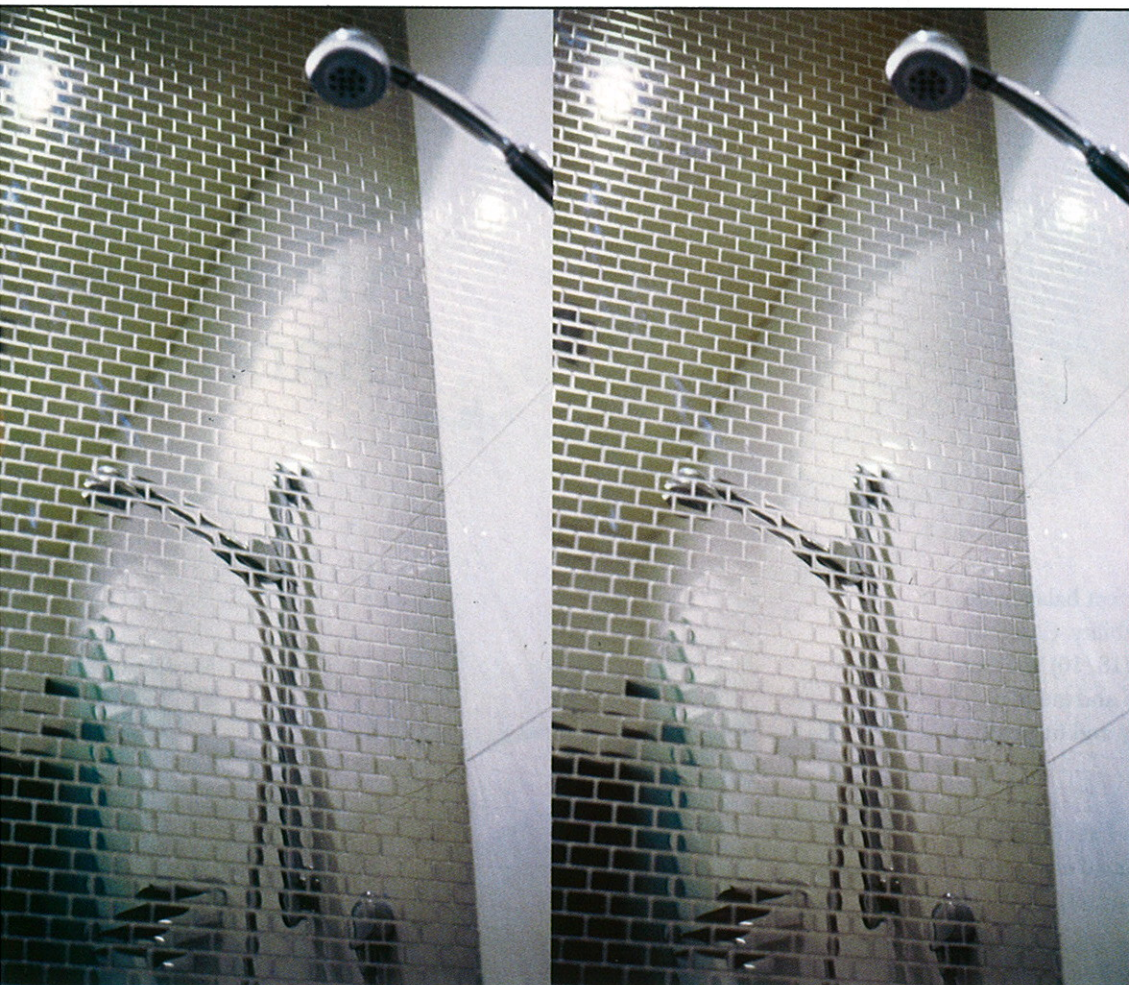

directory →

Showroom + office:

ALLOY
ArteDomus building
level 1, 46a Euston Road
Alexandria NSW 2021

T: 02 9565 2422

F: 02 9565 2522

E: web@alloydesign.com.au

40x20mm BRICK mirror stainless
steel mosaic – An ALLOY
innovation 1998.

www.alloydesign.com.au