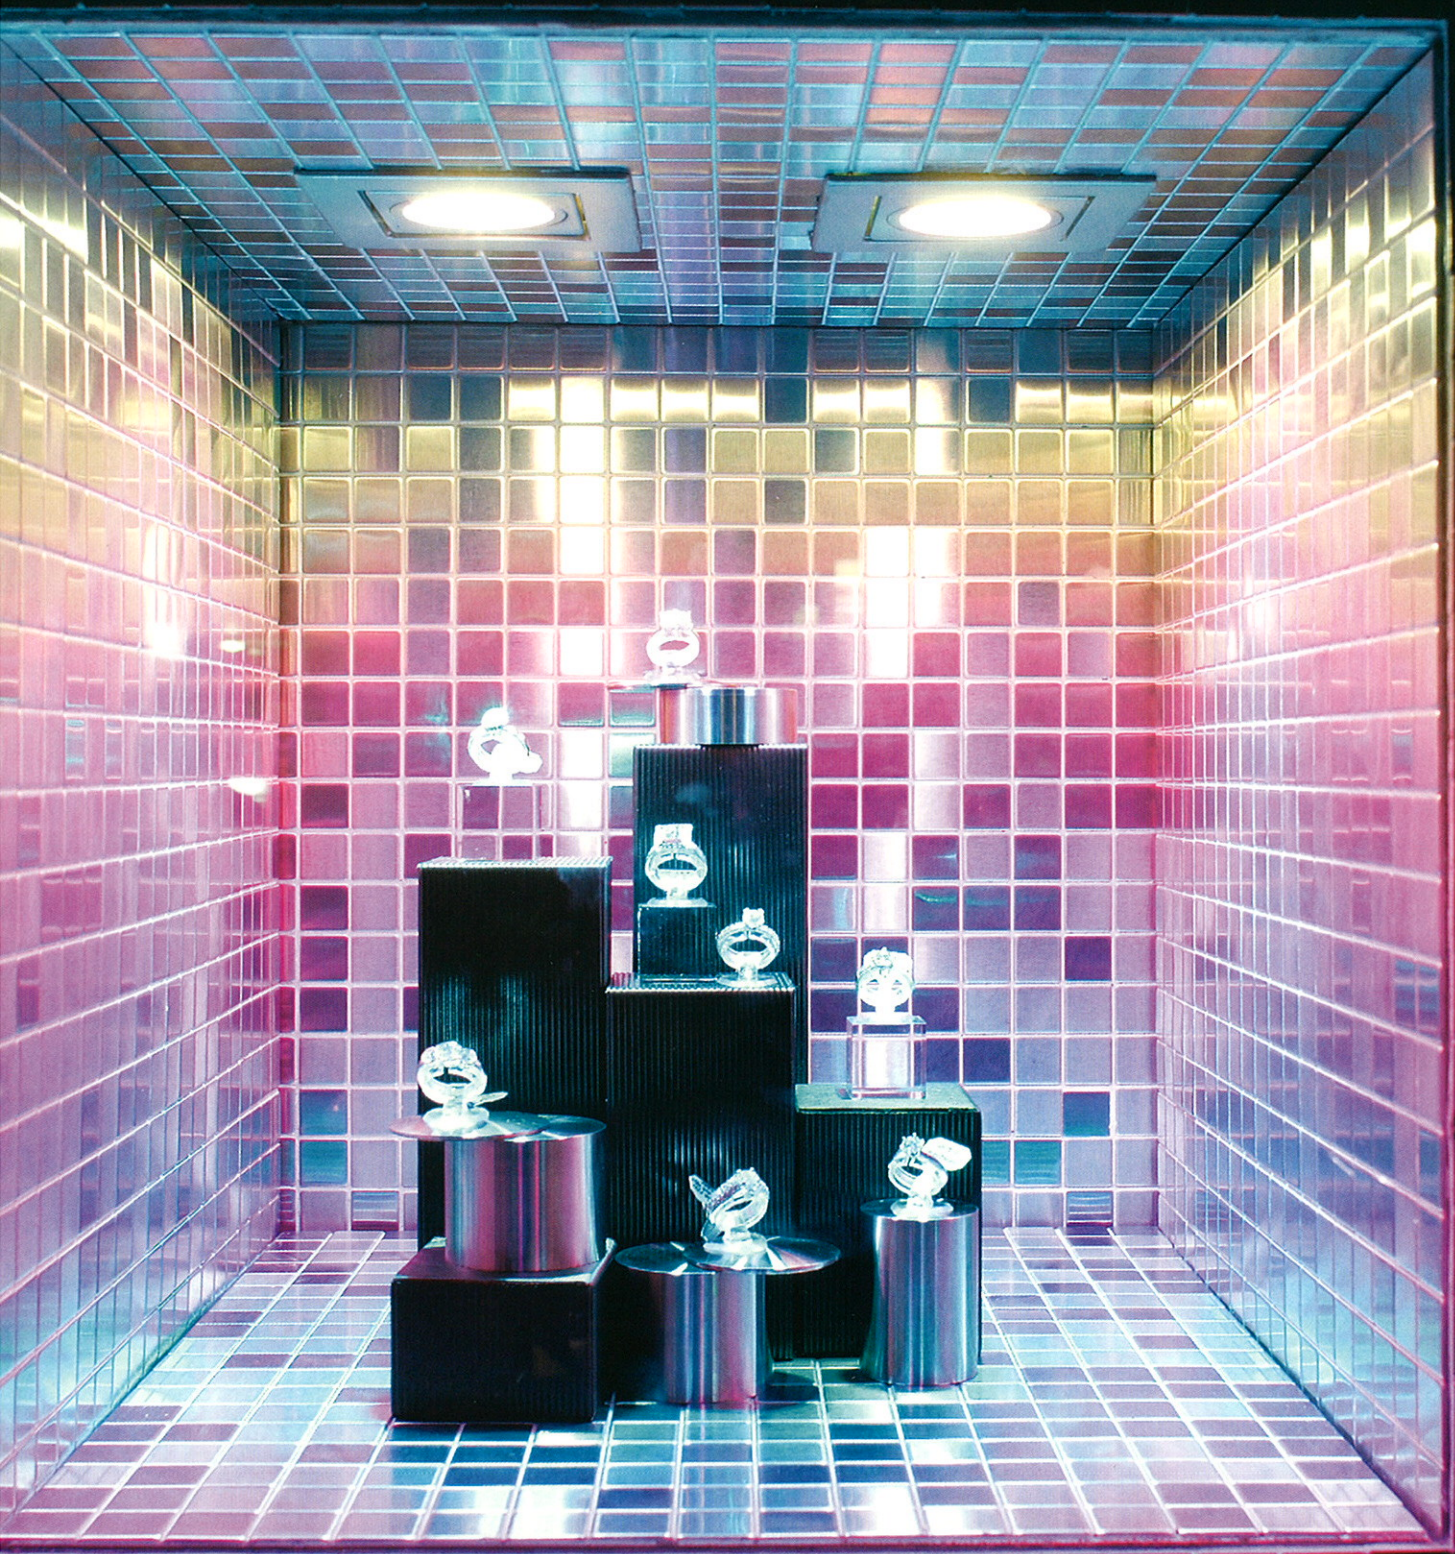

inside)

interior review

9 771326 19630 10

40x20mm BRICK mirror stainless steel mosaic – An **ALLOY** invention 1998.

ALLOY
www.alloydesign.com.au